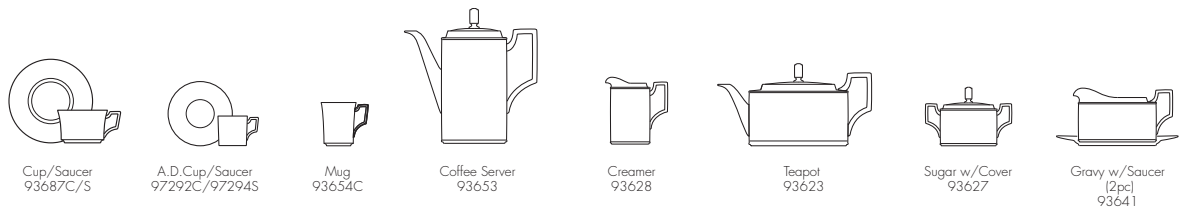

Patt.No 4839L, 4867L, 4886L, 4941L and M-656L