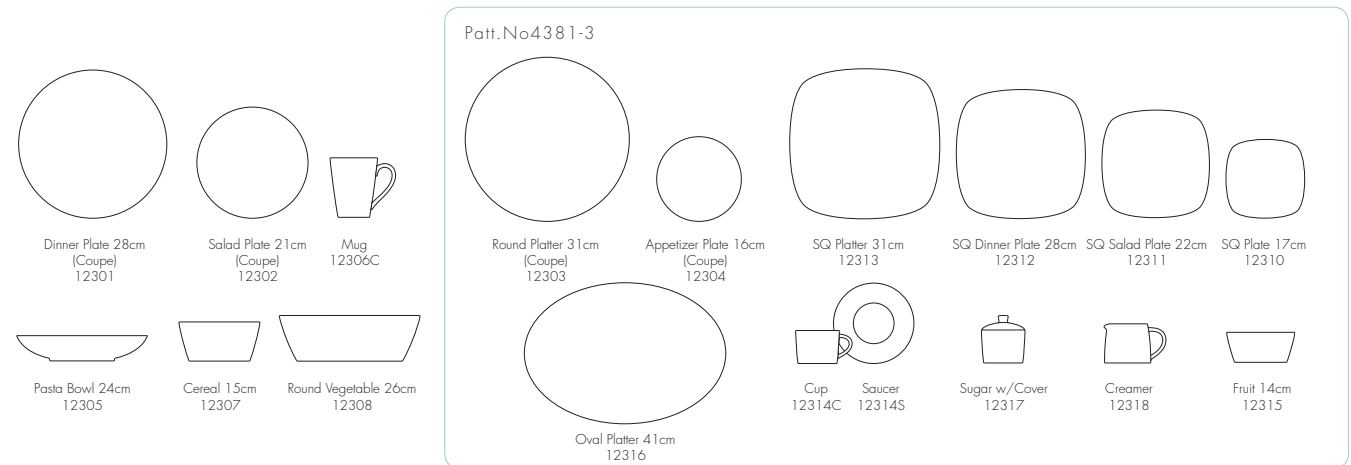

Colorscapes/Hanabi