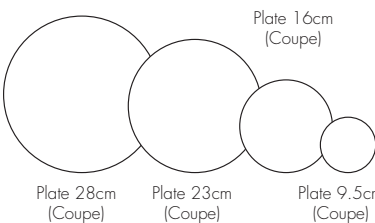

Asian Dining

Bone China

White Porcelain