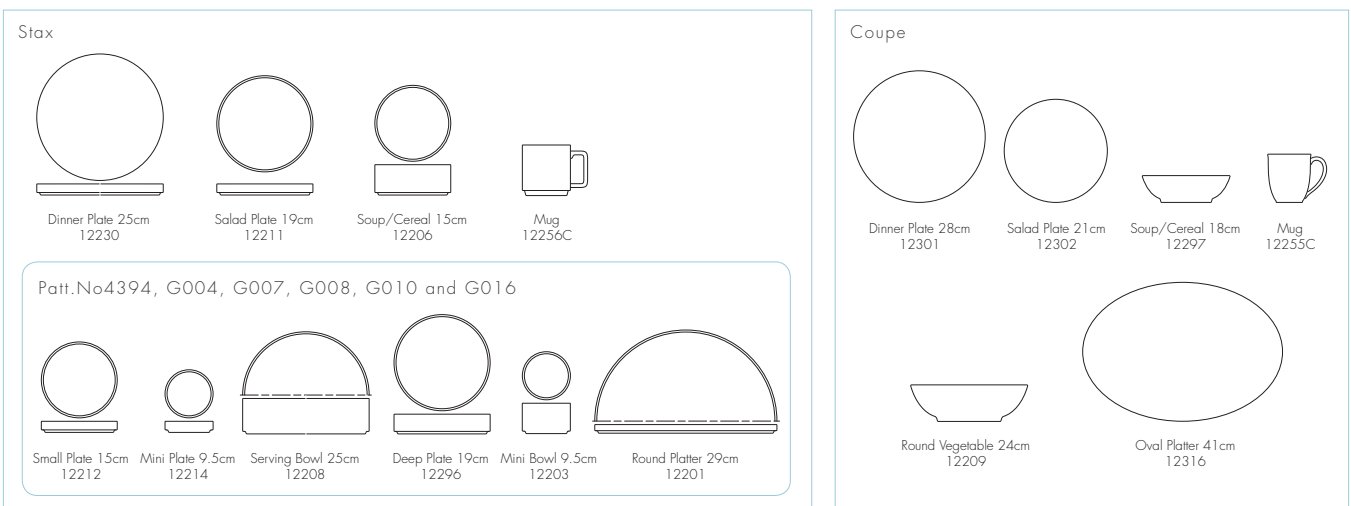

ColorTrio/ColorTex