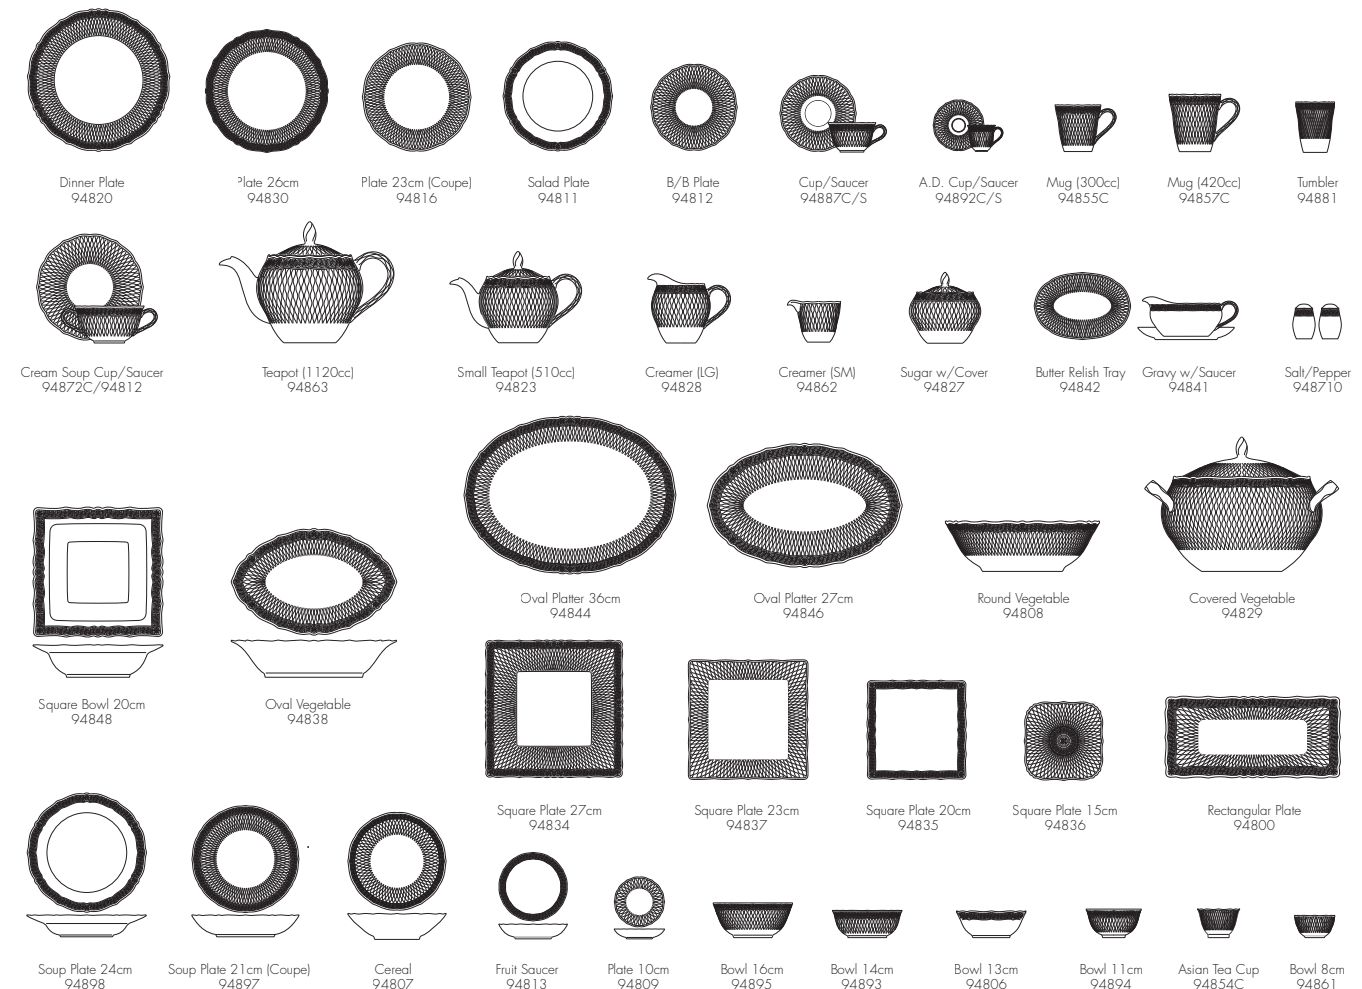

Oval Vegetable 91038

Round Vegetable 91008

Fruit Saucer 91006

Soup Plate 91097

Patt.No1702L, 1710L, 1728L and 1739L

Teapot 91023

Creamer 91028

Sugar w/Cover 91027

Cup/Saucer 91089C/S

Patt.No 1738L and 1740L

Teapot 91124

Creamer 91126

Sugar w/Cover 91125

Cup/Saucer 91185C/S

Accent Plate 91316

Large Soup 91398

Tea pot Small 91133

Salt/Pepper 910710

Noodle Bowl 16cm 91895

Rice Bowl 12cm 91481

Soup Bowl 10.5cm 91482

Premium White Porcelain

Grandir

cher blanc