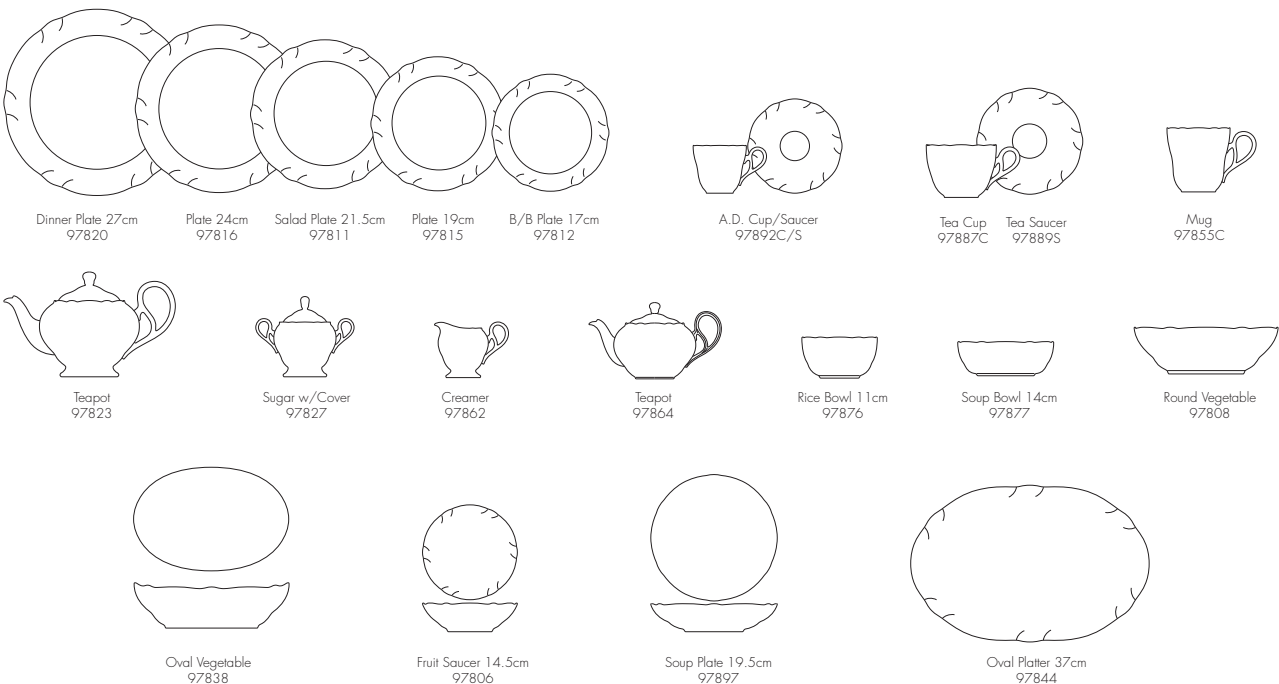

Tea pot Small 91133

Salt/Pepper 910710

Noodle Bowl 16cm 91895

Rice Bowl 12cm 91481

Soup Bowl 10.5cm 91482

Premium White Porcelain

Grandir

cher blanc

Casual Dining

Conifere

Provence

English Herbs/Orchard Garden

Casual Dining

Arctic

my tone

Casual Dining