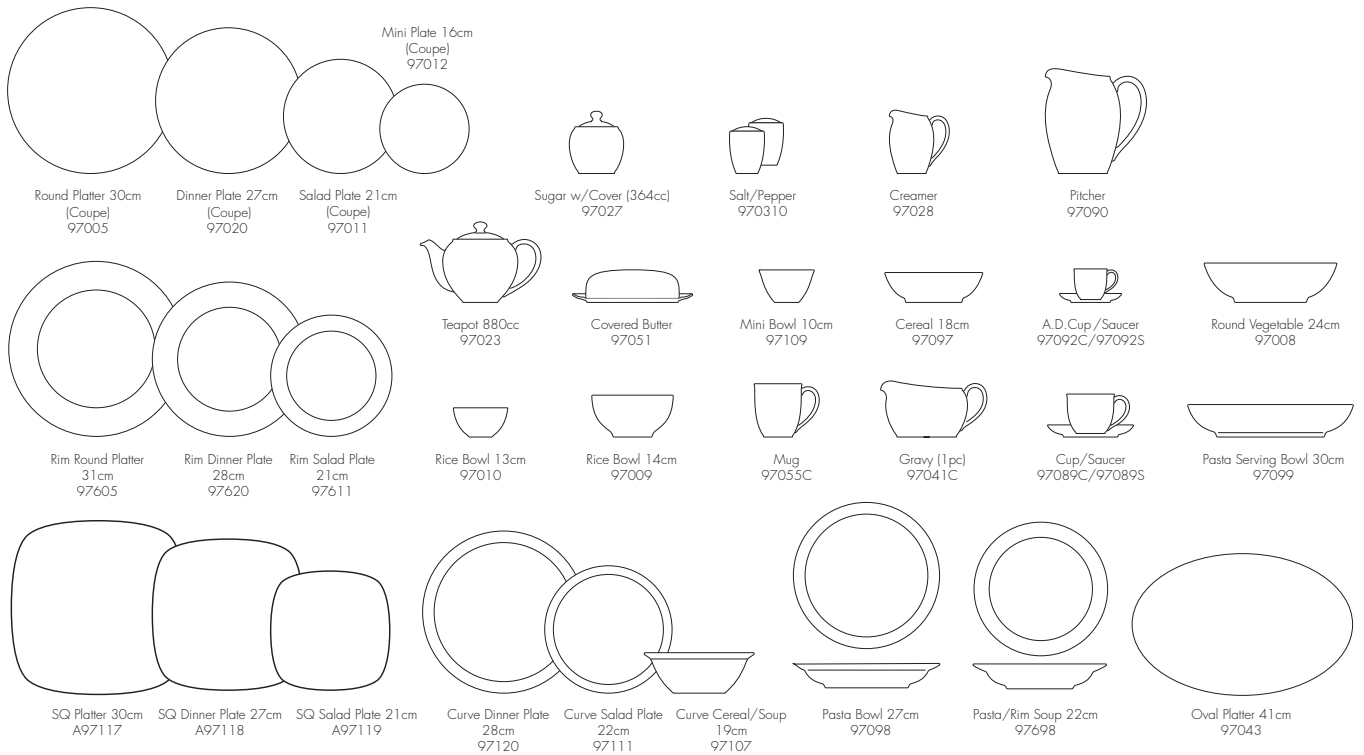

Casual Dining

Colorwave