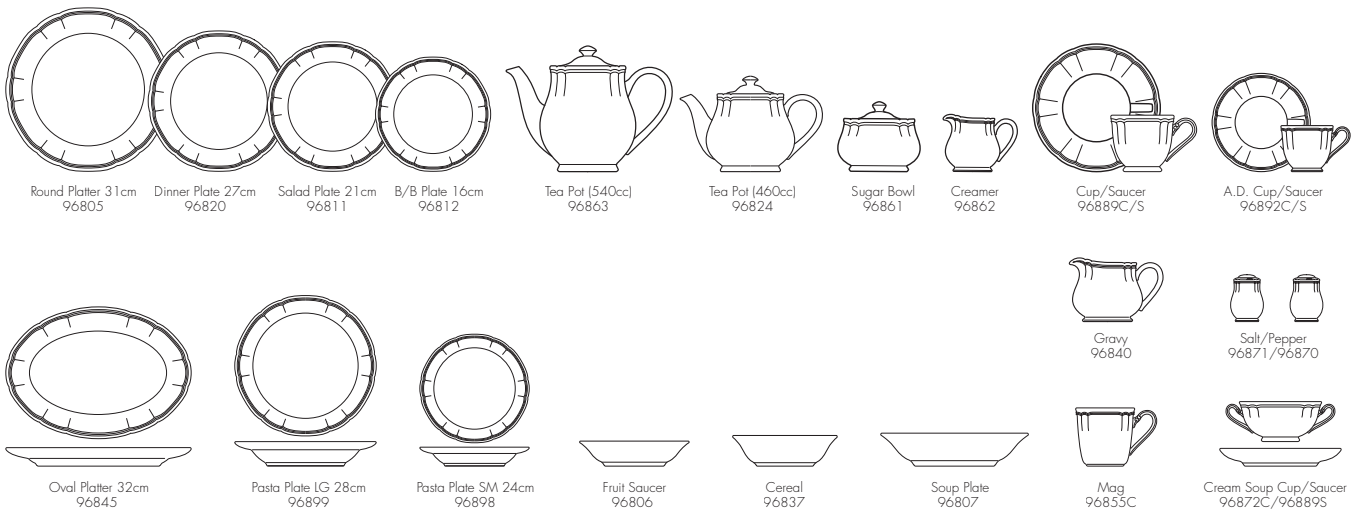

Casual Dining

Conifere

Provence

English Herbs/Orchard Garden