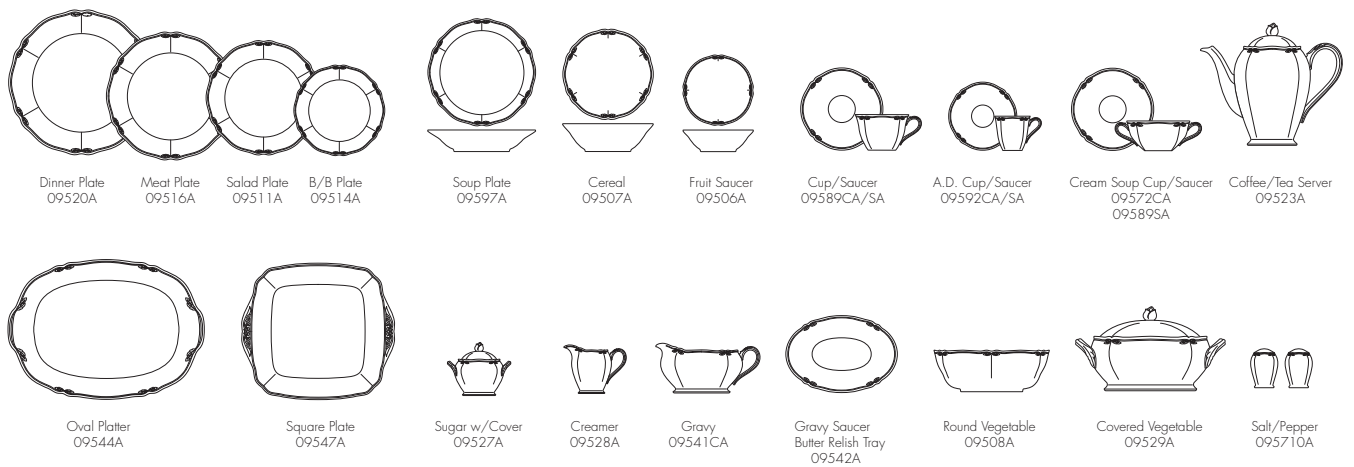

White Porcelain

Commander

Futaba