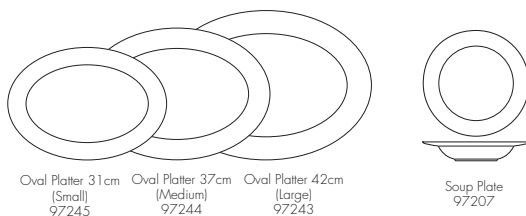

Patt.No M-656L, 4978L and 4979L