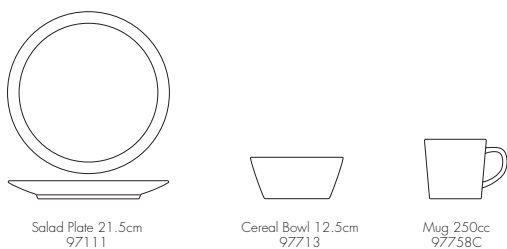

Casual Dining

Arctic

my tone