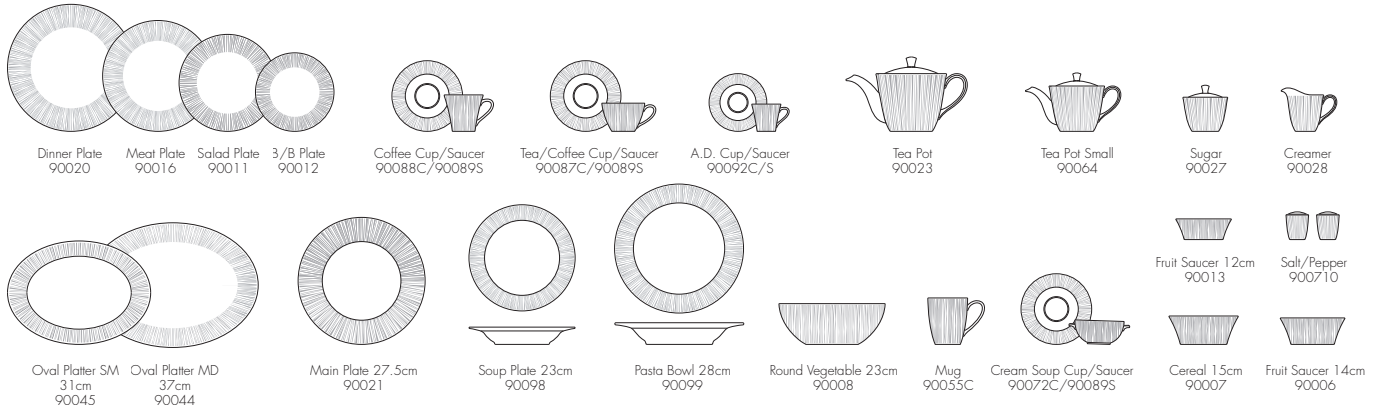

Casual Dining

Conifere