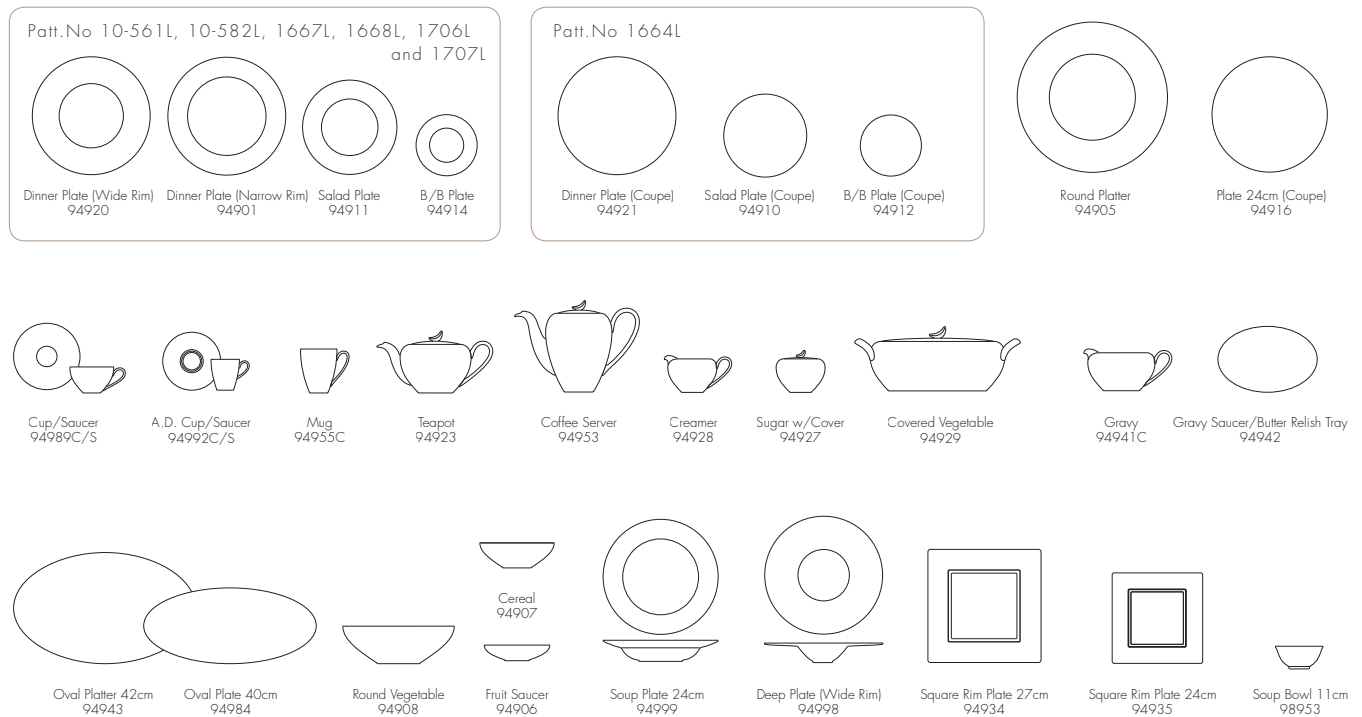

Tea pot Small 91133

Salt/Pepper 910710

Noodle Bowl 16cm 91895

Rice Bowl 12cm 91481

Soup Bowl 10.5cm 91482

Premium White Porcelain

Grandir

cher blanc