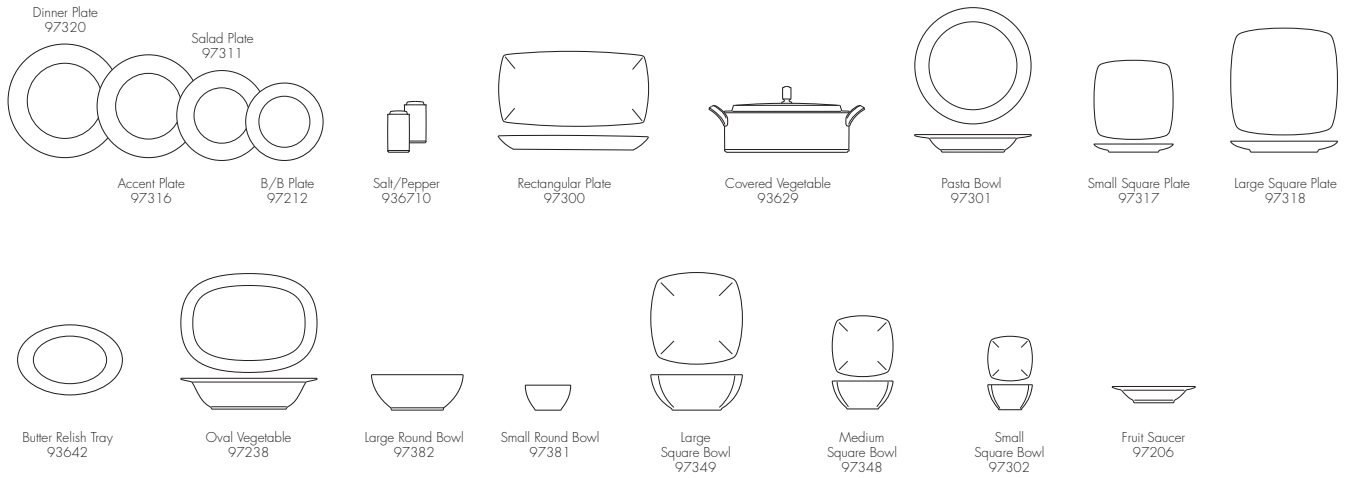

Bone China

Fine Dining