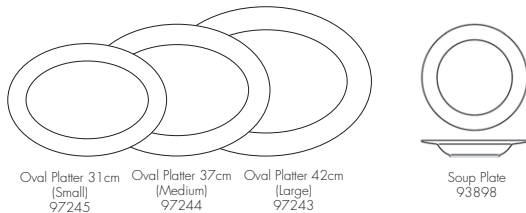

Patt.No 4913L, 4945L, 4956L, 4957L, 4958L, 4959L, 4966L and 4970L